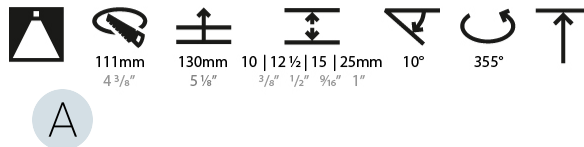

ELECTRICAL

Lamp Type: LED (Zhaga Standard)
Input Wattage (W): 15.5
Total Output Wattage (W): 14.5
Dimming: Tri-Mode (Non-Dimming and Phase Dimming (120Vac only) and 0-10V Dimming)
Driver Included: No
Driver Location: Recessed Housing
Driver Type: Constant Current - Universal
Driver Class: Class 2
Housing: See components
Input Voltage (V): 120 - 277
Constant Current (MA): 500

LED

Number of LEDs: 1
Color Temperature (°K): 2700 / 3000 / 3500 / 4000
Max. Delivered Lumen (lm): 940 / 980 / 1029 / 1050
Nominal Lumen (lm): 1386 / 1438 / 1511 / 1542
CRI: >90 CRI
Efficiency (%): 87.9 / 88.4 / 87.9
Lamp Life (hrs): 50000
Upon Request: RGB-W Tunable White Special Color Temperature Special LED

OPTICAL

Reflector: 20 / 40 / 60
Adjustability: Rotational 355°; Tilt 10°
Upon Request: Special Beam Angles

RATINGS AND CERTIFICATIONS

Zaneen Group Inc. © 2024, T 1800-388-3382, F 416-247-9319, www.zaneen.com
Certified By: Certified for North American Standards
Available for International specifications by adding "INT" at the end of the existing Model #. For assistance on 'custom' specifications, contact zteam@zaneen.com.
IP Rating: IP20
If a conflict occurs to supply the best product, we reserve the right to change specifications or materials without notice. The most recent specification sheets are found at zaneen.com