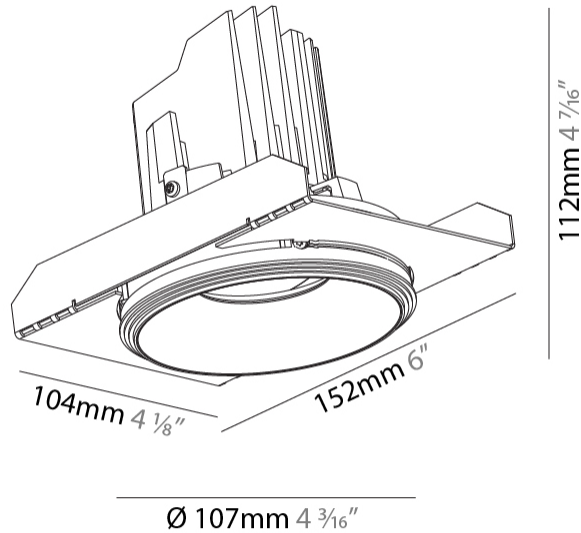

ELECTRICAL

Lamp Type: LED (Zhaga Standard)
Input Wattage (W): 15.5
Total Output Wattage (W): 14.5
Dimming: Tri-Mode (Non-Dimming and Phase Dimming (120Vac only) and 0-10V Dimming)
Driver Included: No
Driver Location: Recessed Housing
Driver Type: Constant Current - Universal
Driver Class: Class 2
Housing: See components
Input Voltage (V): 120 - 277
Constant Current (MA): 500

LED

Number of LEDs: 1
Color Temperature (°K): 2700 / 3000 / 3500 / 4000
Max. Delivered Lumen (lm): 940 / 980 / 1029 / 1050
Nominal Lumen (lm): 1386 / 1438 / 1511 / 1542
CRI: >90 CRI
Efficiency (%): 87.9 / 88.4 / 87.9
Lamp Life (hrs): 50000
Upon Request: RGB-W Tunable White Special Color Temperature Special LED

OPTICAL

Reflector: 20 / 40 / 60
Adjustability: Rotational 355°; Tilt 10°
Upon Request: Special Beam Angles

RATINGS AND CERTIFICATIONS

Zaneen Group Inc. © 2024, T 1800-388-3382, F 416-247-9319, www.zaneen.com
Certified By: Certified for North American Standards
Available for International specifications by adding "INT" at the end of the existing Model #. For assistance on 'custom' specifications, contact zteam@zaneen.com.
IP Rating: IP20
If a conflict occurs to supply the best product, we reserve the right to change specifications or materials without notice. The most recent specification sheets are found at zaneen.com